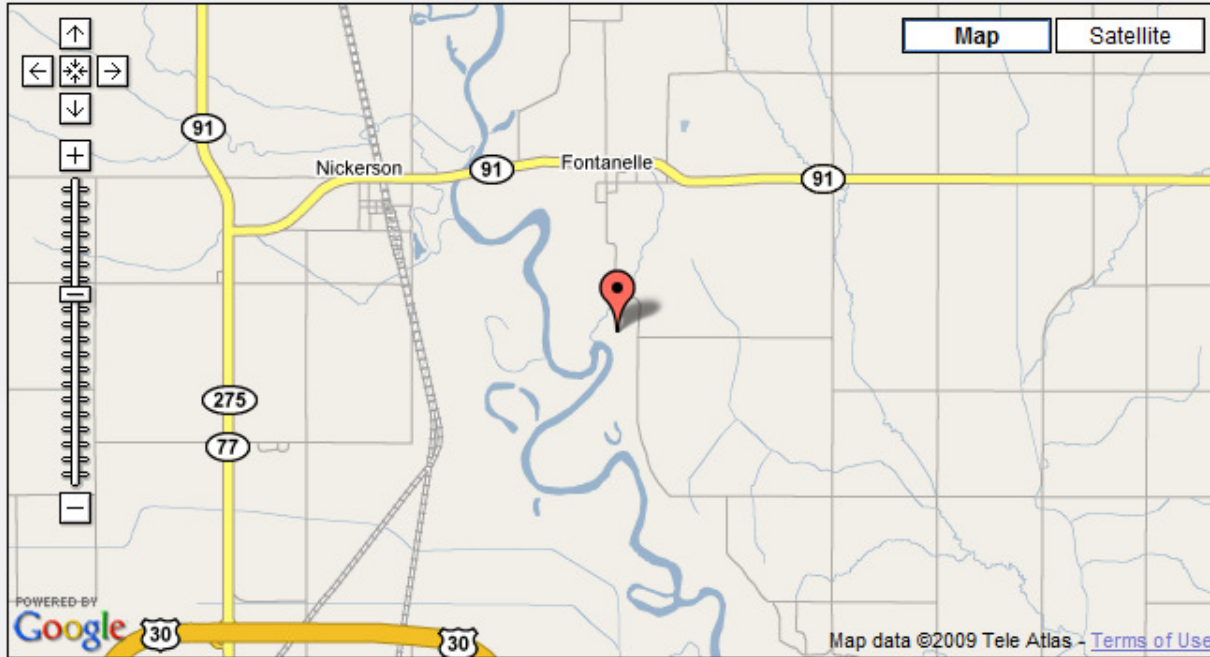

Location or Call Sign: K0JFN

Search for Field Day Stations

1,100 FD sites in database, 1 on map - Click on markers for site details

Location or Call Sign: K0JFN

Search for Field Day Stations

1,100 FD sites in database, 1 on map - Click on markers for site details